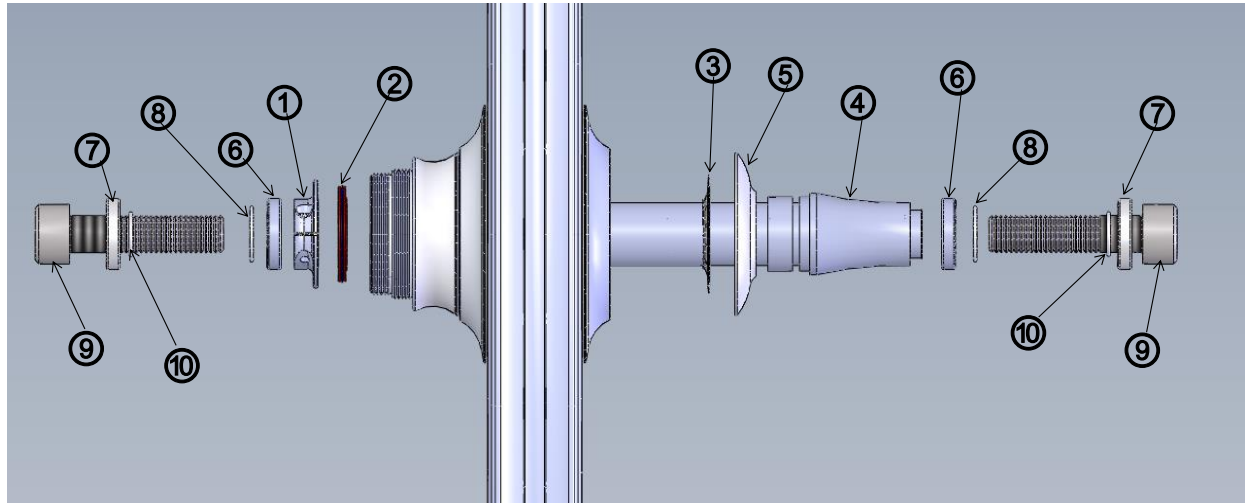

ITEM	PART NUMBER	QTY	DESCRIPTION
1	11-2100-090-060	1	HUB 188 THREADED CLINCH NUT - SILVER
2	11-2100-087-000	1	HUB 188 SEAL & SHIELD (FOR FRONT AND REAR)
3	11-2100-057-000	1	2006 BLACK RETAINING RING
4	11-2100-100-000	1	DISC HUB 188 TRACK AXLE
5	11-2100-101-000	1	DISC HUB 188 DUST CAP FOR TRACK AXLE
6	11-2100-102-000	2	DISC HUB 188 KNURLED AXLE WASHER TRACK
7	11-2100-103-000	2	DISC HUB 188 KNURLED OUTER WASHER TRACK
8	11-2100-104-000	2	DISC HUB 188 13MM ID O-RING TRACK AXLE
9	11-2100-105-000	2	DISC HUB 188 HEX BOLT TRACK AXLE
10	11-2100-106-000	2	DISC HUB 188 9MM ID O-RING TRACK AXLE