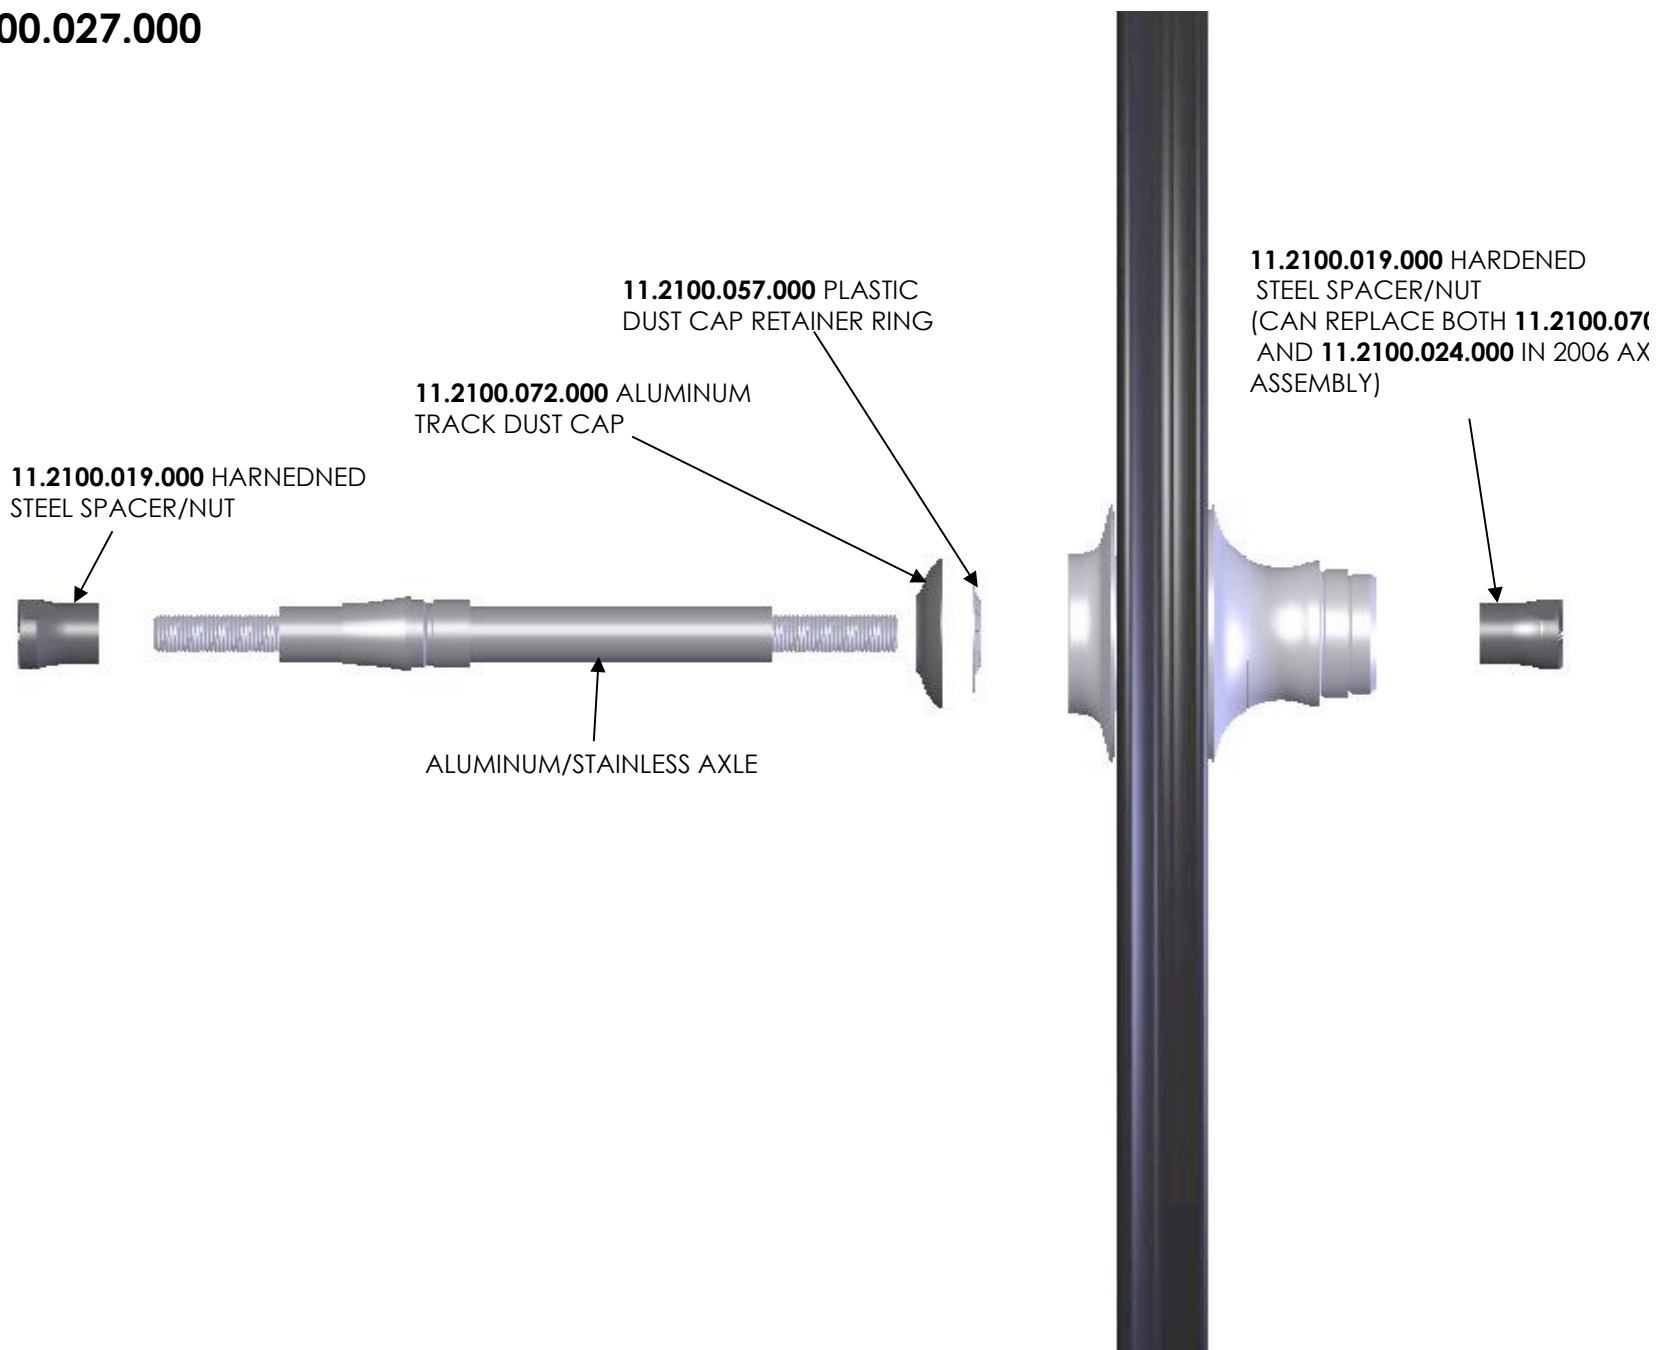

2007 ZIPP SPEED WEAPONRY TRACK AXLE KIT

11.2100.027.000

0.000
FILE